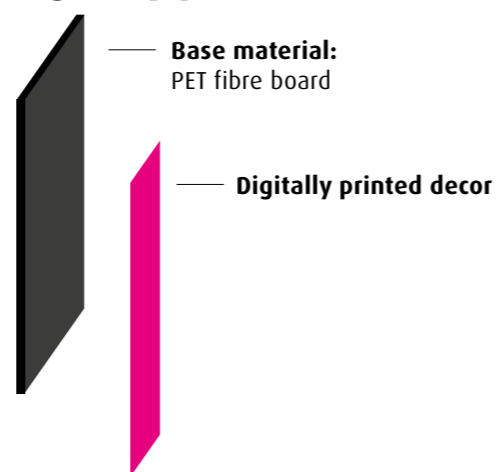

Digitally printed