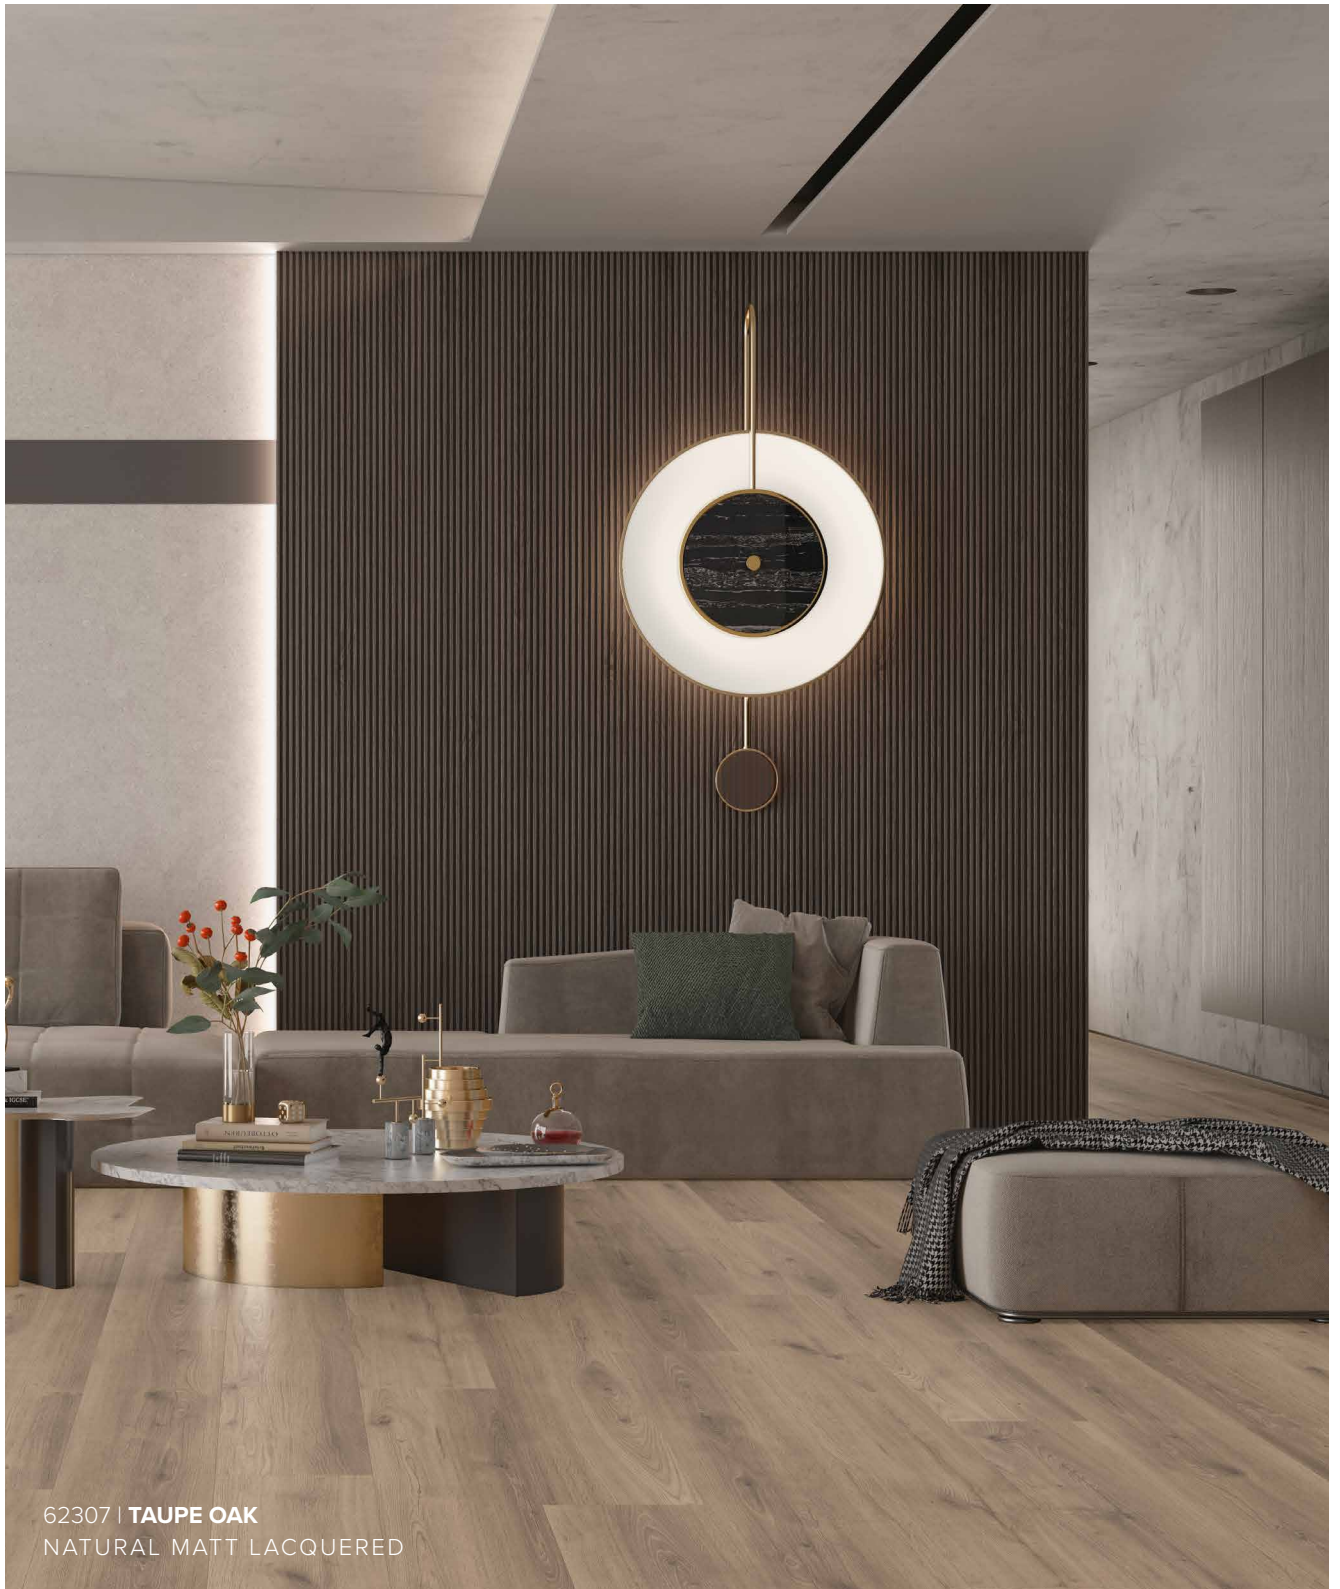

62307 | **TAUPE OAK**
NATURAL MATT LACQUERED