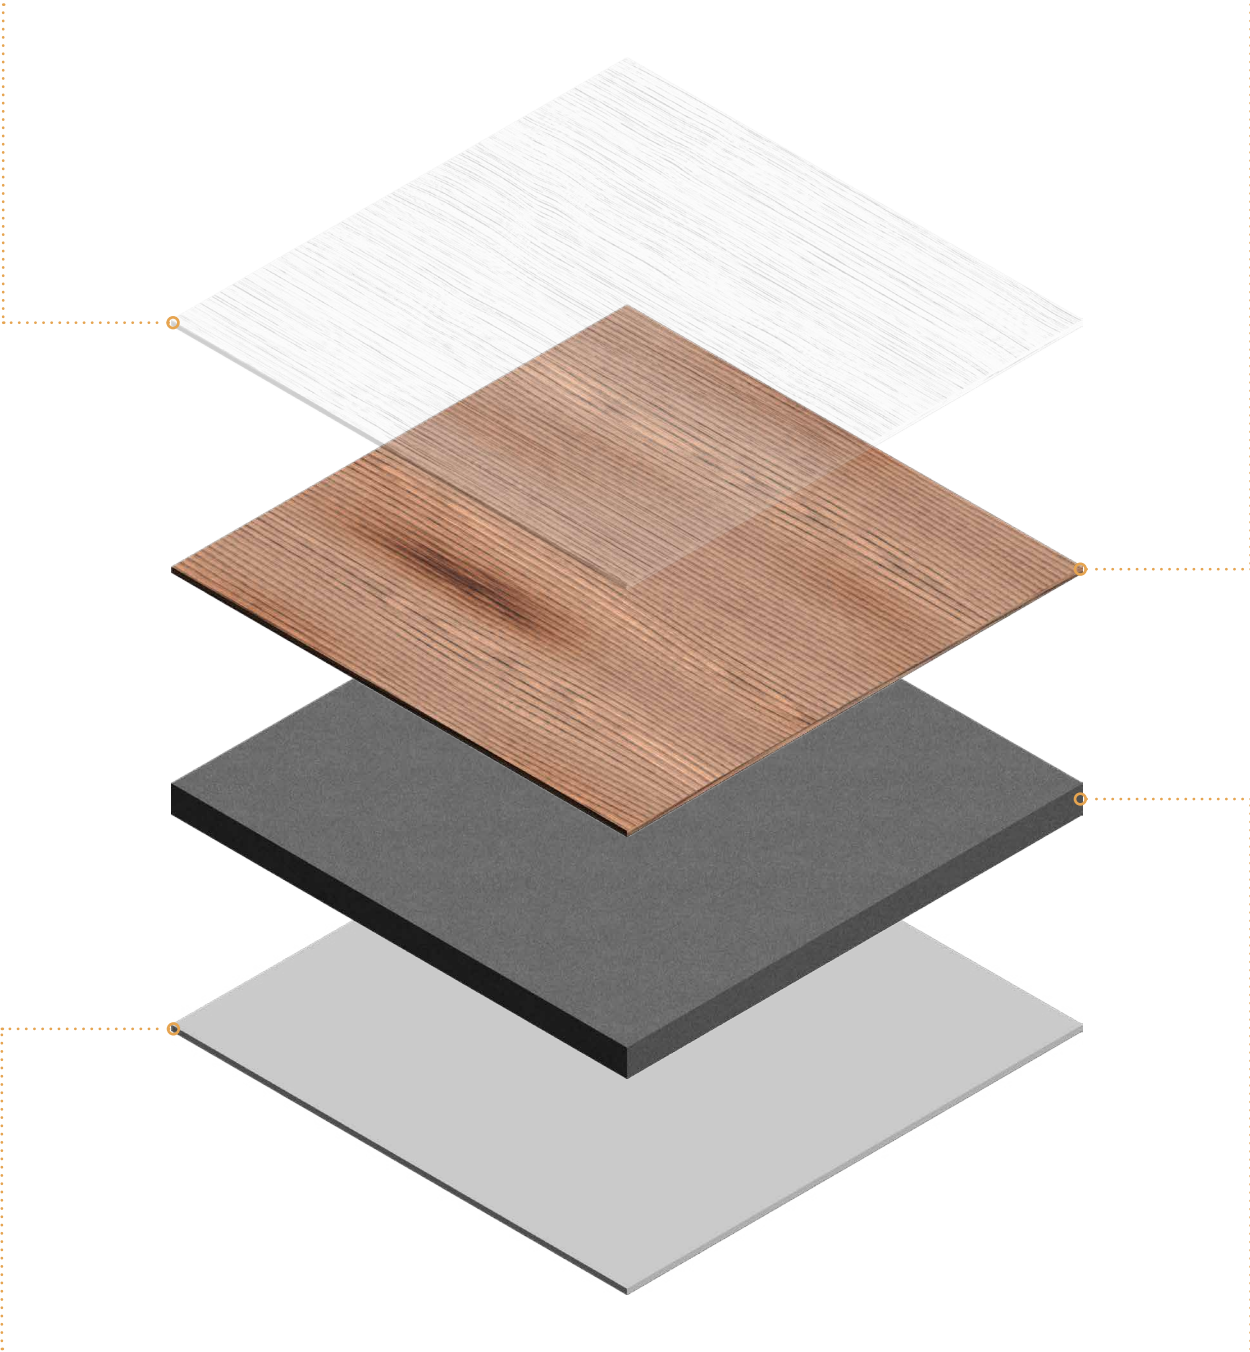

**PROTECT SHIELD /
SYNCHRONOUS STRUCTURE**

DESIGN LAYER

2 mm UNDERLAY

**UBERWOOD CORE
WITH MEGALOC**