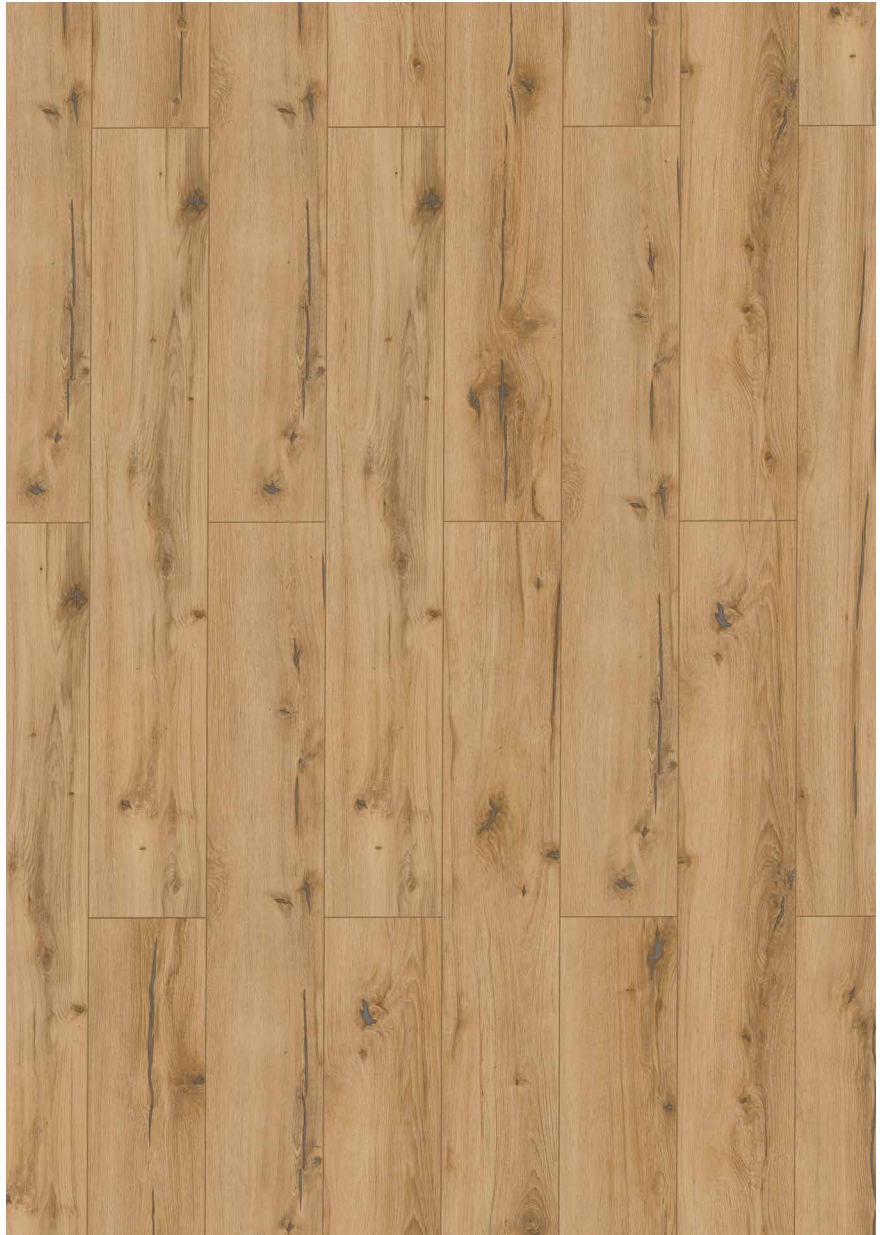

UBERWOOD
ICONIC

**UBERWOOD
RUSTIC**

COLLECTION
OVERVIEW

RUSTIC COLLECTION

62316 | **HONEY OAK**
RUSTIC MATT LACQUERED

RUSTIC COLLECTION

62318 | **DARKBROWN OAK**
RUSTIC MATT LACQUERED

62319 | **TAUPE OAK**
RUSTIC MATT LACQUERED